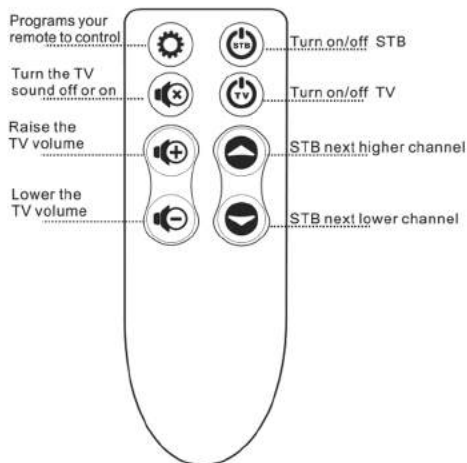

TV Universal Remote Control

Overview

The 8 keys Remote is mini TV&STB universal remote control, it features with big button, simply keypad pressing & quick set-up which are easy & convenient for using. It is mostly suitable for Elder or Kids using who request a simply & easier remote control.

Battery Installation and Information

The Mini TV remote control requires two AAA Batteries. To install the batteries

1. Remove the battery cover.
2. Insert the batteries, matching the batteries to the (+) and (-) marks inside the battery compartment.
3. Press and push the battery cover back into the place.

» Direct Code Entry

- 1) Turn on the device you need to program.
- 2) Press SET button for 2 seconds till the LED light on and then light off, release all buttons & LED light up.
- 3) Input the 4 digital numbers you choose from the code list (the 1st digital is device code number & no need to input, the user will just input the last 3 digital numbers).
- 4) The respective digital numbers will be input by press the following buttons:
 - a. Press "V+" to input the 1nd digital number, the times of pressing represents the number of code
 - b. Press "V-" to input the 2nd digital number, the times of pressing represents the number of code
 - c. Press "CH+" to input the 3rd digital number, the times of pressing represents the

For example, to input TV code 1206

- a. Turn on TV
- b. Press SET button 2 seconds till the LED light on & then light off, release all buttons & LED light up.
- c. Press "V+" 1 times, the LED flashes 1 times to represent digital number 1 input.
- d. Press "V-" 2 times, the LED flashes 2 times to represent digital number 2 input.
- e. No press on "CH+", represents digital number 0 input (digital 0, means no pressing).
- f. Press "CH-" 6 times, the LED flashes 6 times to represent digital number 6 input.
- g. Press "MUTE" button to save the code.